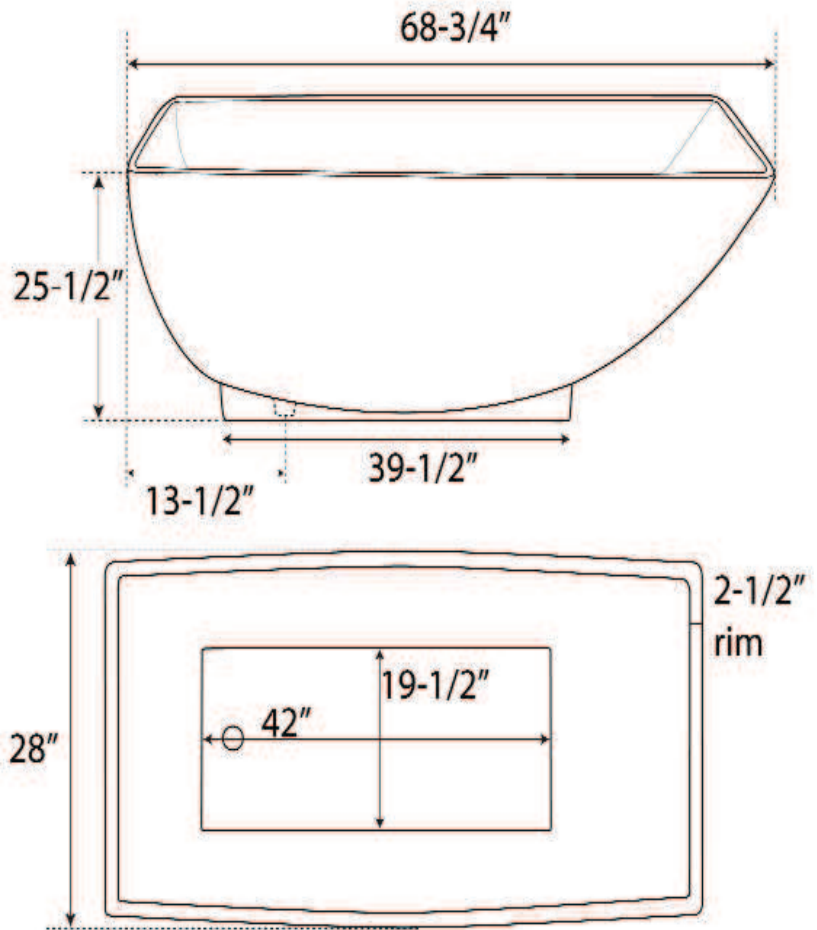

**TOLSTOY  
69" ACRYLIC  
RECTANGULAR TUB**

Cat. No.  
ATRECSN69B

L: 68 3/4"  
W: 28"  
H: 25 1/2"

Water depth: 17 5/8" to top of tub

**The following is recommended for ATRECSN69B tubs:**  
 •Faucets: part #7901 or 7913  
 •Leg tub drain: part #5599LT

Gallon Capacity: 63  
 Shipping Weight: 425 lbs.  
 Empty Weight: 200 lbs.  
 Filled Weight: 726 lbs.

**Features:**

- ▶ Interior and exterior walls acrylic sheets
- ▶ Space between walls partially filled with fiberglass & resin
- ▶ Rectangular base adds character
- ▶ For use with a freestanding tub filler or faucet mounted on the wall
- ▶ No faucet holes
- ▶ No overflow
- ▶ Tub is thoroughly inspected before shipment

Dimensions of fixture are nominal and specifications subject to change without notice.